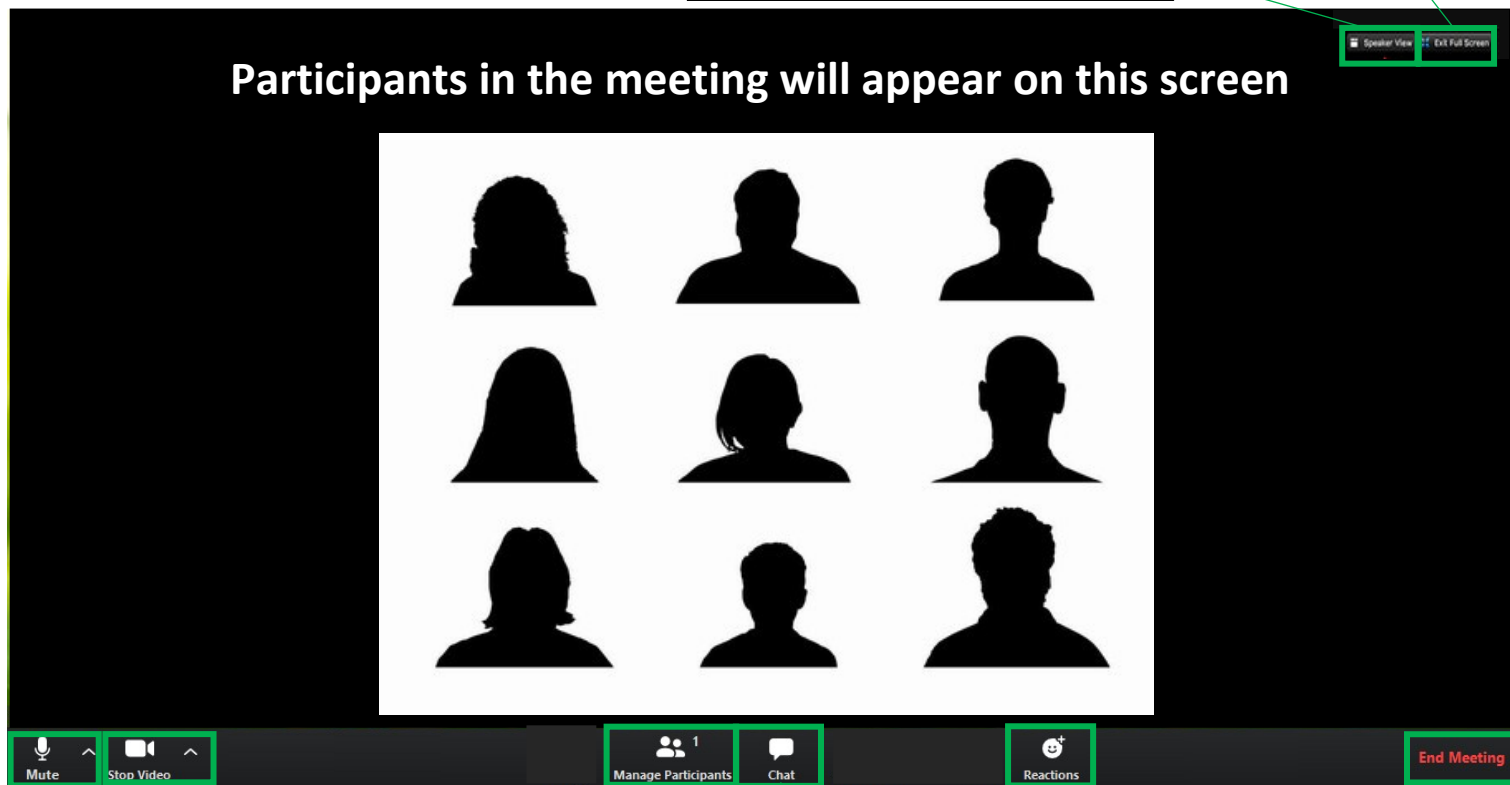

The tool bar as modeled below could be located on the bottom or top of your screen. Not all features are available on every zoom as each host has the option on which features are available when they set up a meeting.

Maryland 4-H Volunteers' Association

Zoom Participant Tool Guide Explanations

Click here to change the participants view to speaker or gallery view.

Click here to enter or exit full screen mode.

Click here to mute/unmute your microphone.

Click here to turn on/off your video. It is recommended that you have your video turned off to save bandwidth.

Click here to view the participants list of those on the call.

Click here to view the chat window and text.